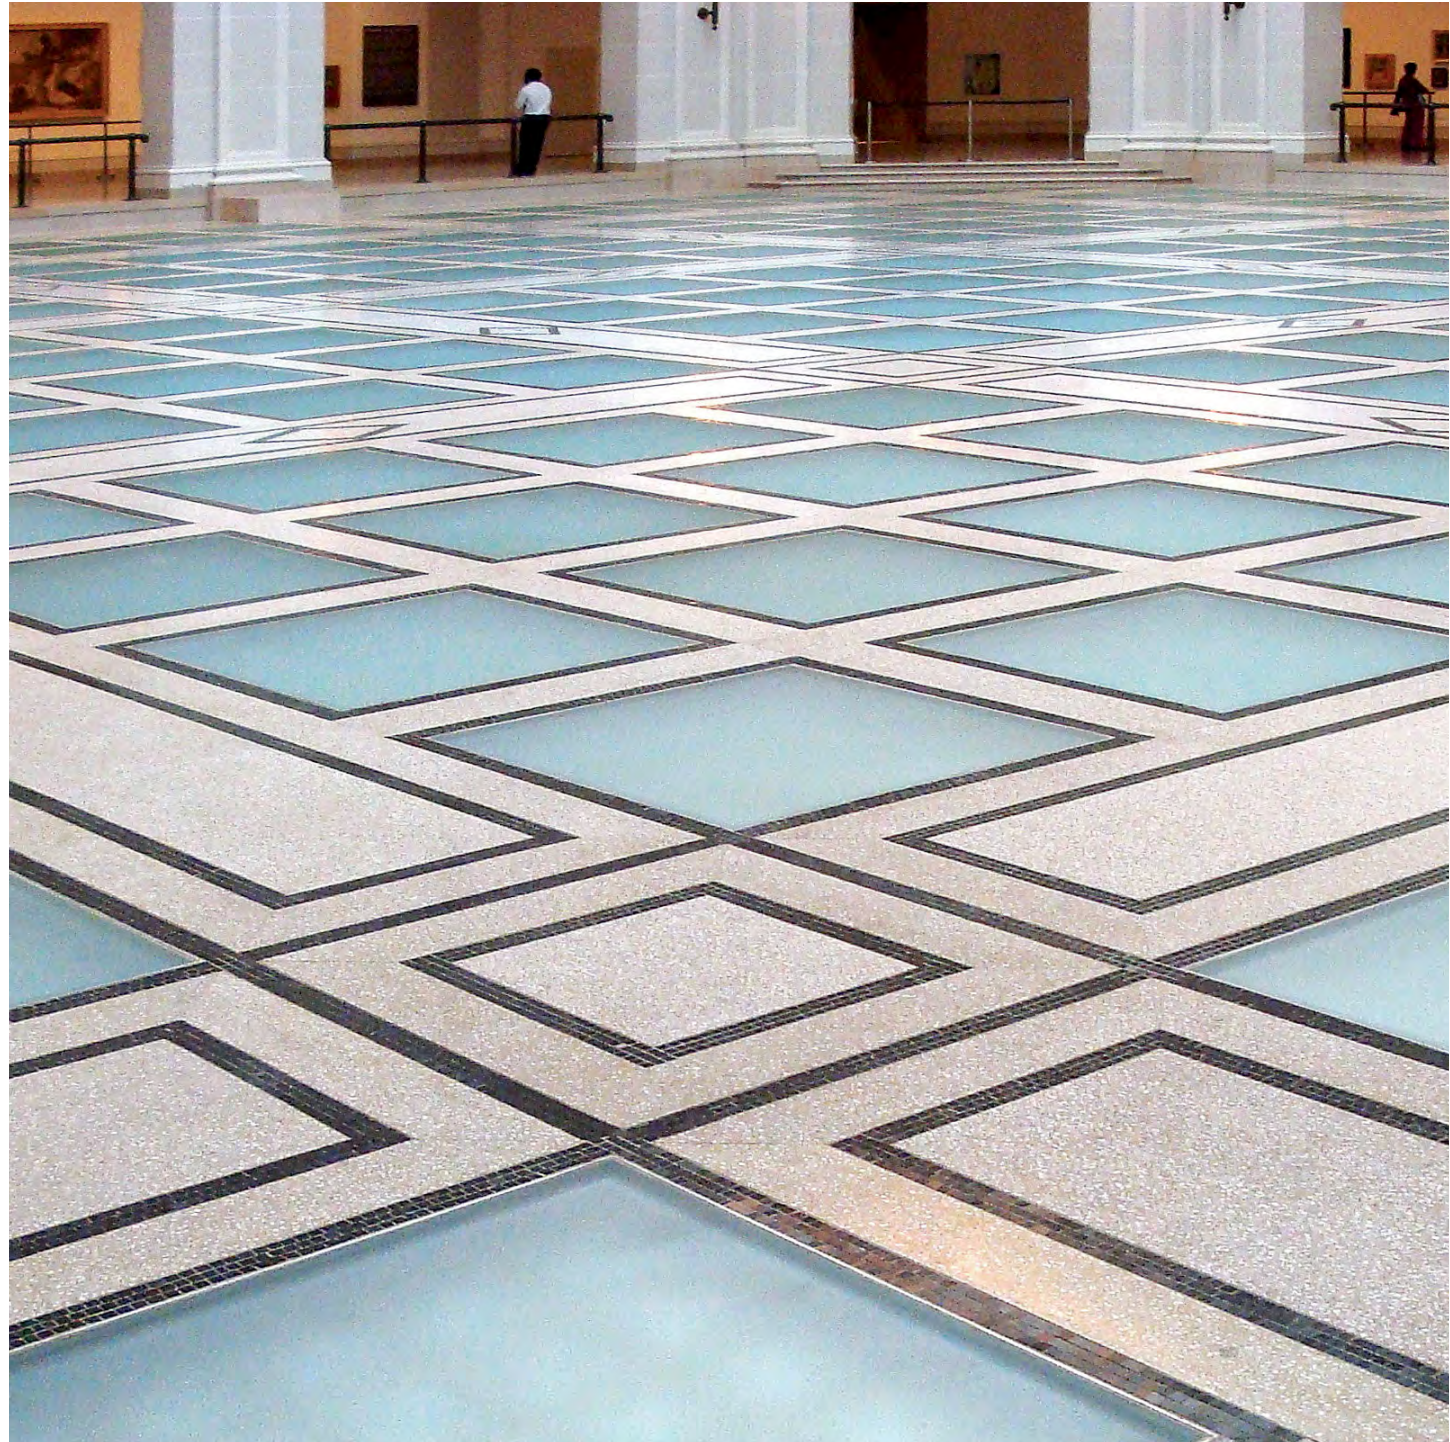

# Retail

Retail spaces are designed to promote superior buying experiences. CARVART offers a wide range of aesthetically-conscious and functionally versatile products, such as adjustable glass shelving and display systems, CARVART creates a context that is perfect for your target market. By collaborating with CARVART, you can achieve a unique ambiance for your customer-focused retail environment.