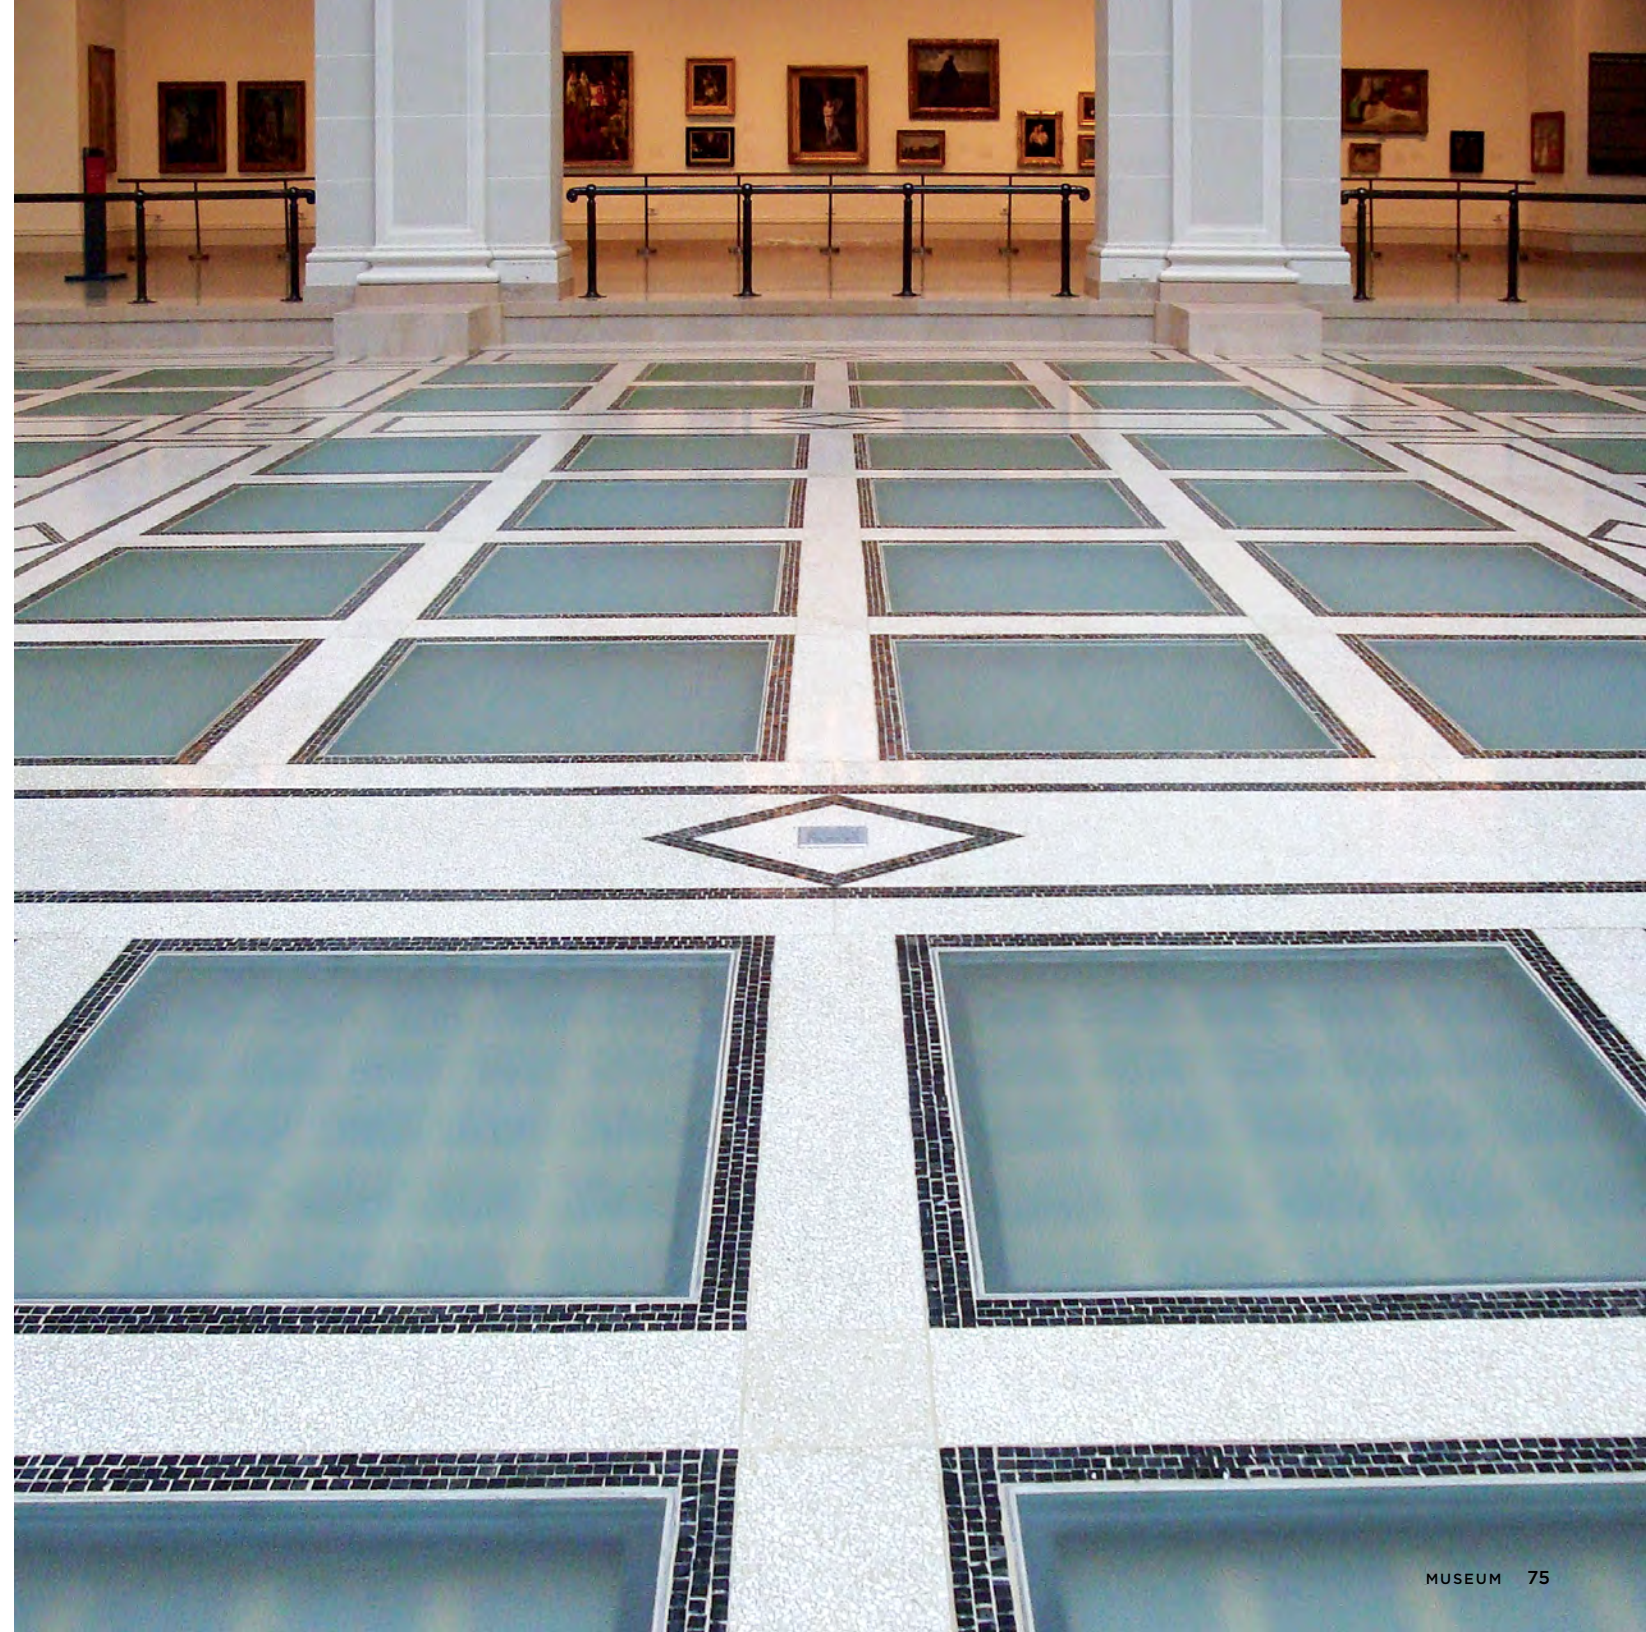

# Retail

Retail spaces are designed to promote superior buying experiences. CARVART offers a wide range of aesthetically-conscious and functionally versatile products, such as adjustable glass shelving and display systems, CARVART creates a context that is perfect for your target market. By collaborating with CARVART, you can achieve a unique ambiance for your customer-focused retail environment.