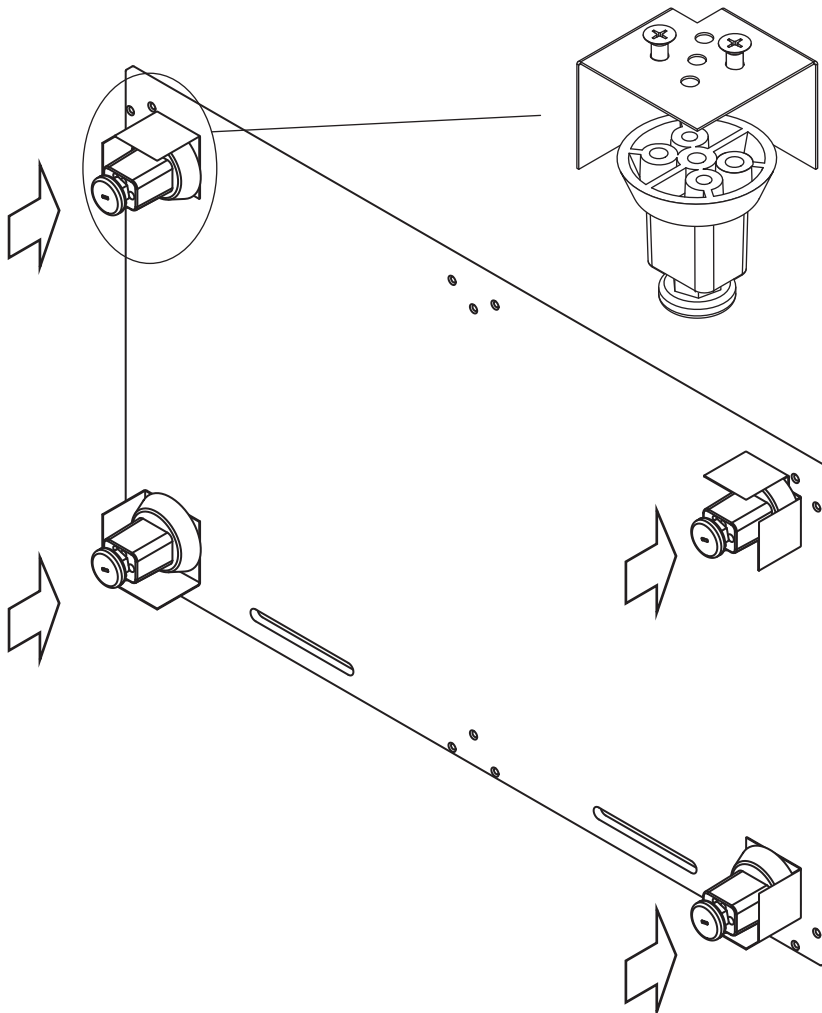

CARVART

BY

**SOEMA®**  
*Handcrafted @ Technology*

glassLOCKERS>Concealed Hinge

INSTALLATION INSTRUCTIONS

**STANDARD\***

**TYPE-Z\***

A

A A

A B A

**B > A ~ 6mm**