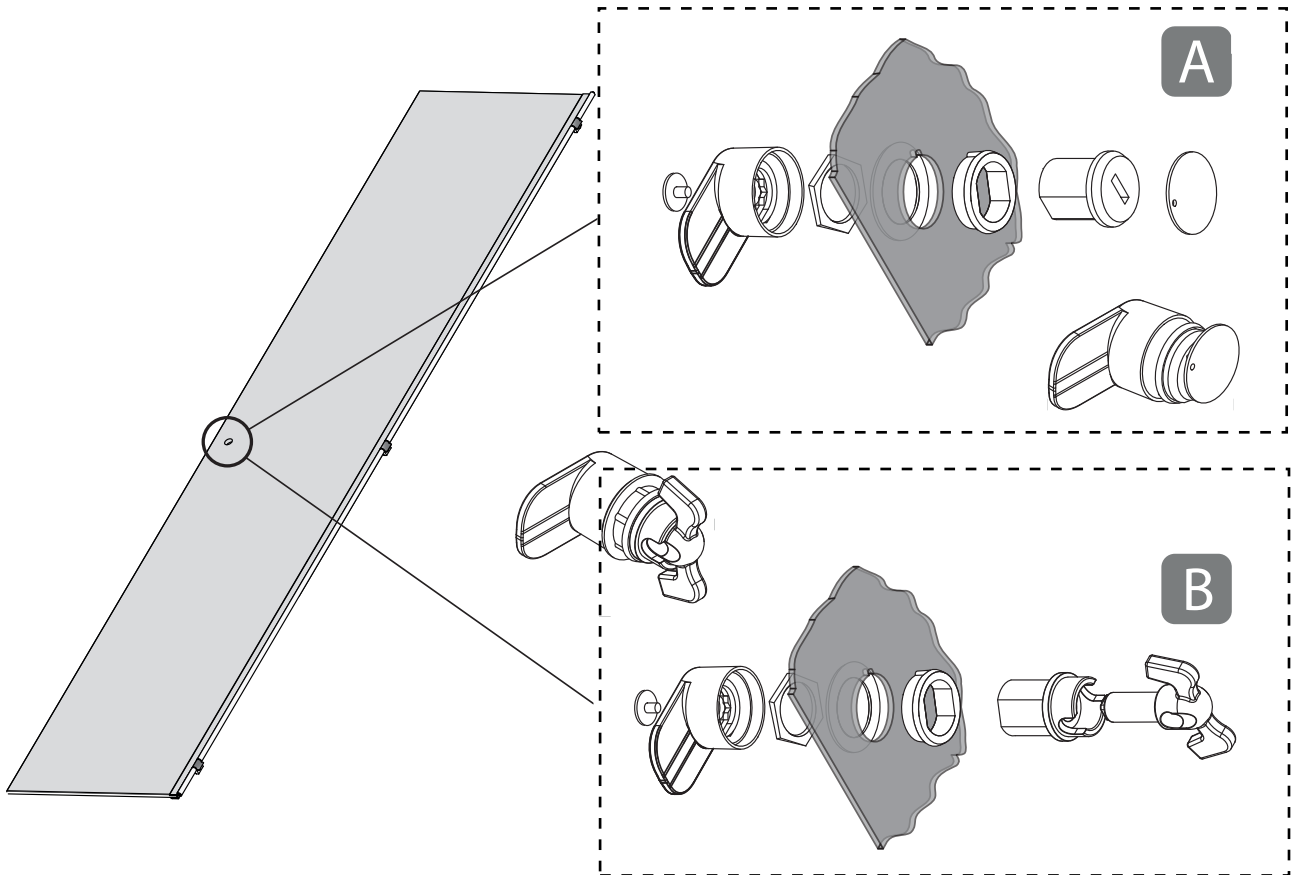

CARVART

BY

**SOEMA®**  
*Handcrafted @ Technology*

glassLOCKERS>Concealed Hinge

INSTALLATION INSTRUCTIONS

**STANDARD\***

**TYPE-Z\***

A

A A

A B A

**B > A ~ 6mm**