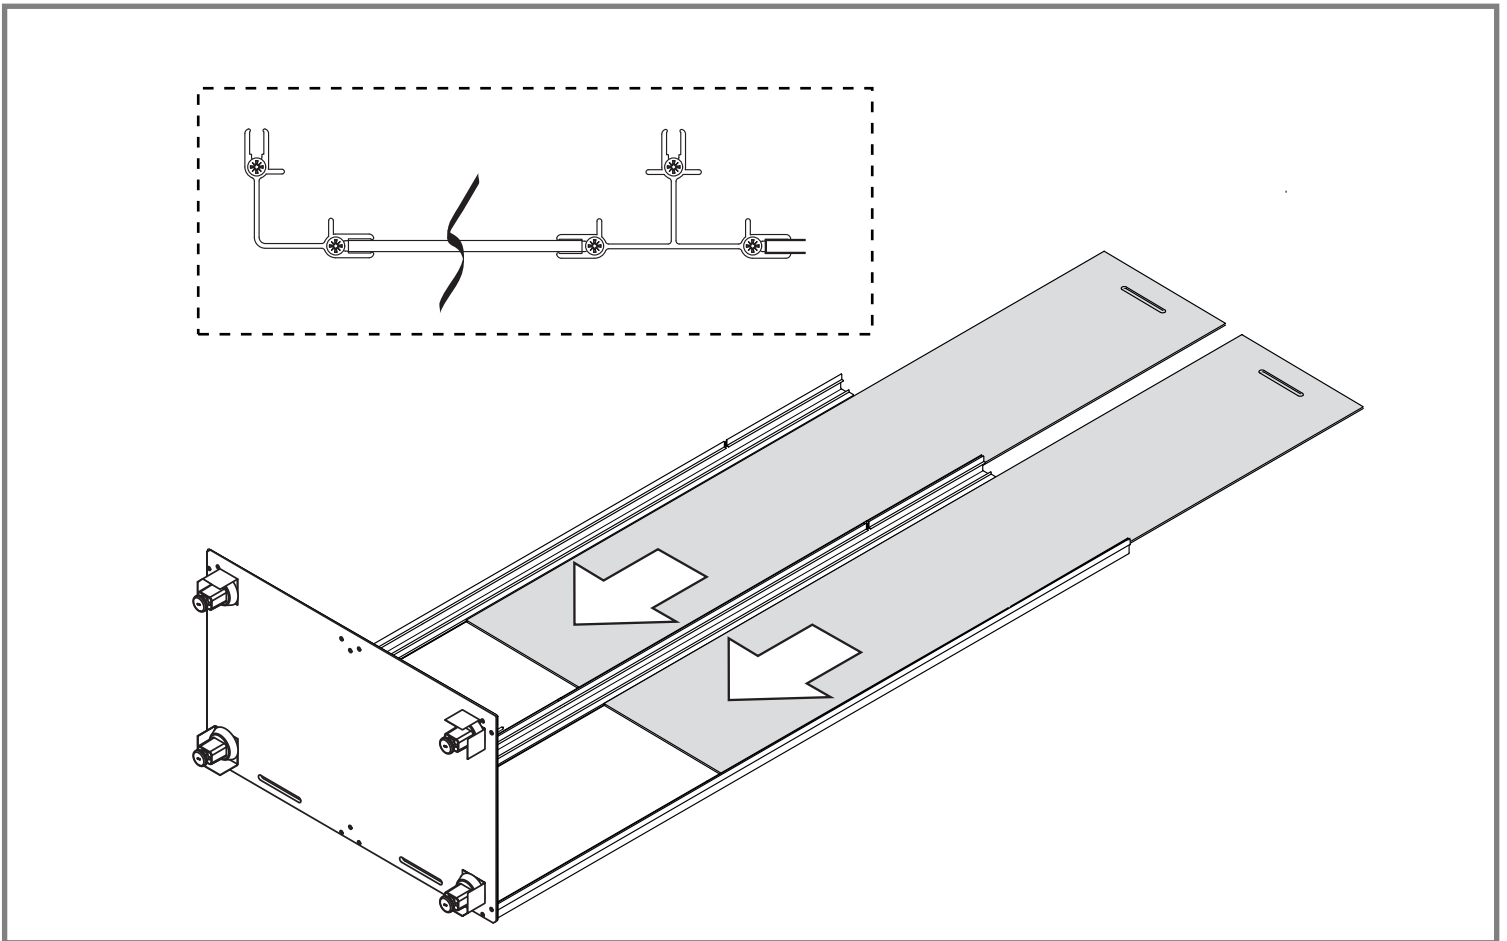

CARVART

BY

**SOEMA®**  
*Handcrafted @ Technology*

glassLOCKERS>Concealed Hinge

INSTALLATION INSTRUCTIONS

**STANDARD\***

**TYPE-Z\***

A

A A

A B A

**B > A ~ 6mm**