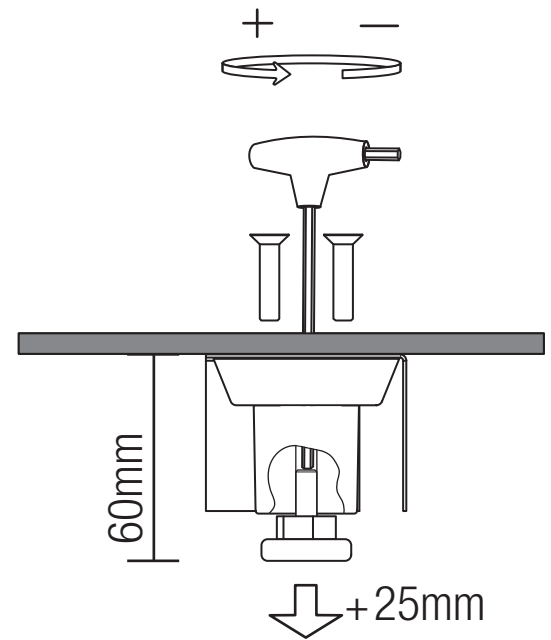

CARVART

BY

**SOEMA®**  
*Handcrafted @ Technology*

glassLOCKERS>Concealed Hinge

INSTALLATION INSTRUCTIONS

**STANDARD\***

**TYPE-Z\***

A

A A

A B A

**B > A ~ 6mm**