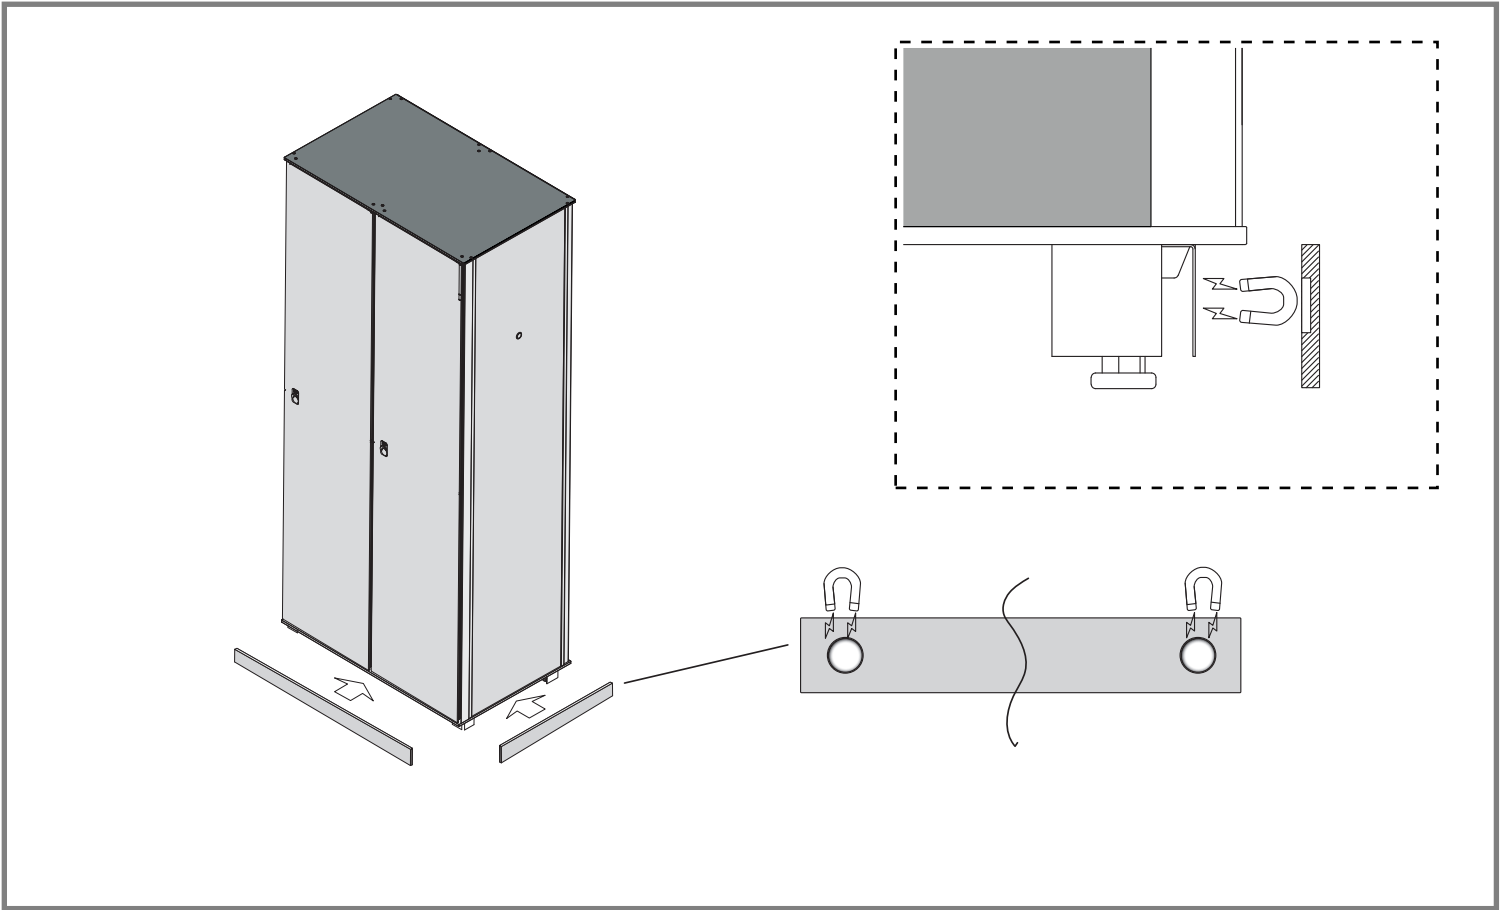

CARVART

BY

**SOEMA®**  
*Handcrafted @ Technology*

glassLOCKERS>Concealed Hinge

INSTALLATION INSTRUCTIONS

**STANDARD\***

**TYPE-Z\***

A

A A

A B A

**B > A ~ 6mm**