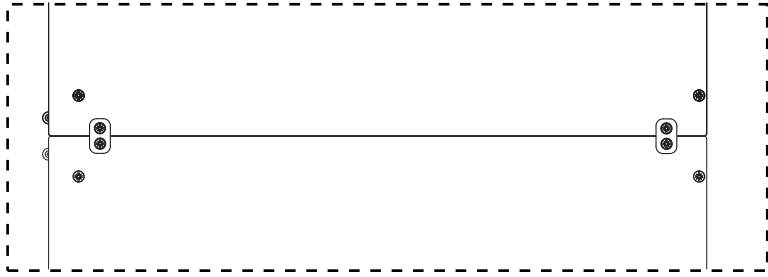

CARVART

BY

**SOEMA®**  
*Handcrafted @ Technology*

glassLOCKERS>Concealed Hinge

INSTALLATION INSTRUCTIONS

**STANDARD\***

**TYPE-Z\***

A

A A

A B A

**B > A ~ 6mm**