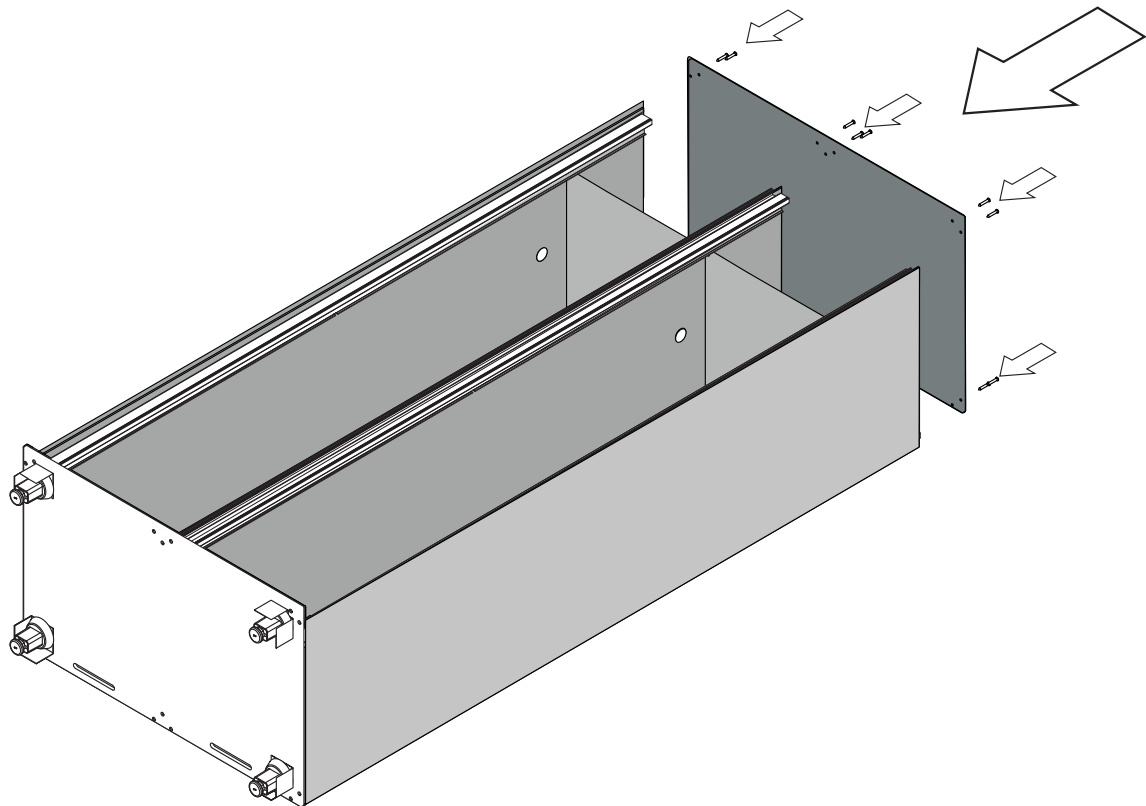

CARVART

BY

**SOEMA®**  
*Handcrafted @ Technology*

glassLOCKERS>Concealed Hinge

INSTALLATION INSTRUCTIONS

**STANDARD\***

**TYPE-Z\***

A

A A

A B A

**B > A ~ 6mm**