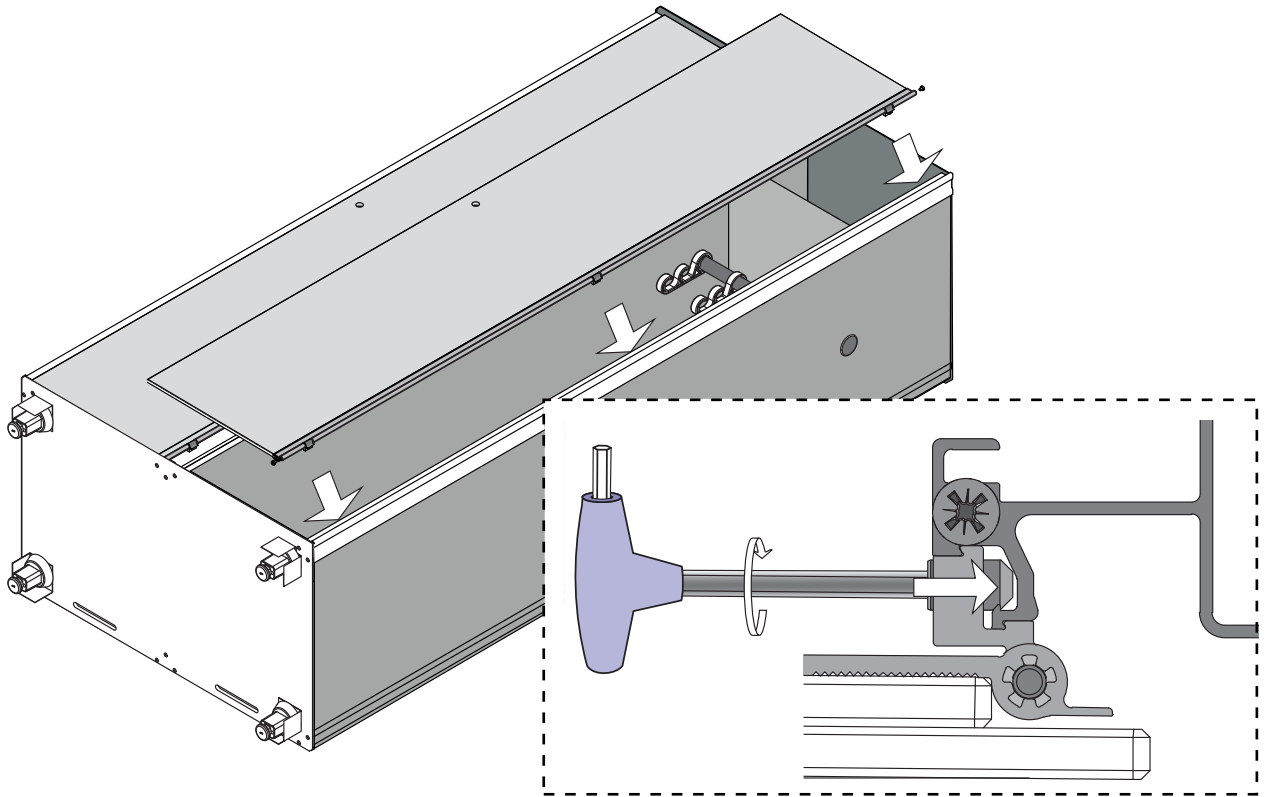

CARVART

BY

**SOEMA®**  
*Handcrafted @ Technology*

glassLOCKERS>Concealed Hinge

INSTALLATION INSTRUCTIONS

**STANDARD\***

**TYPE-Z\***

A

A A

A B A

**B > A ~ 6mm**