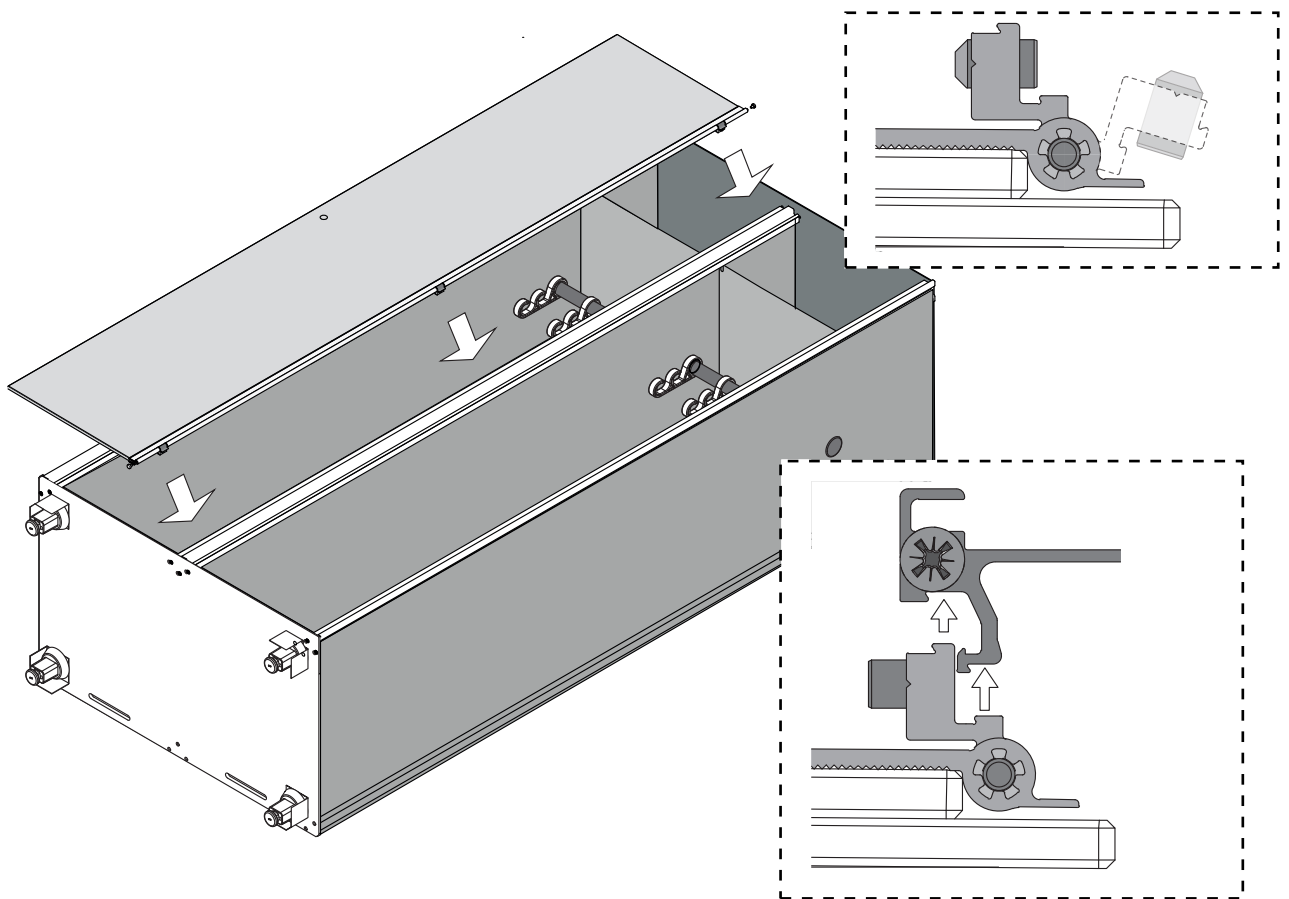

CARVART

BY

**SOEMA®**  
*Handcrafted @ Technology*

glassLOCKERS>Concealed Hinge

INSTALLATION INSTRUCTIONS

**STANDARD\***

**TYPE-Z\***

A

A A

A B A

**B > A ~ 6mm**