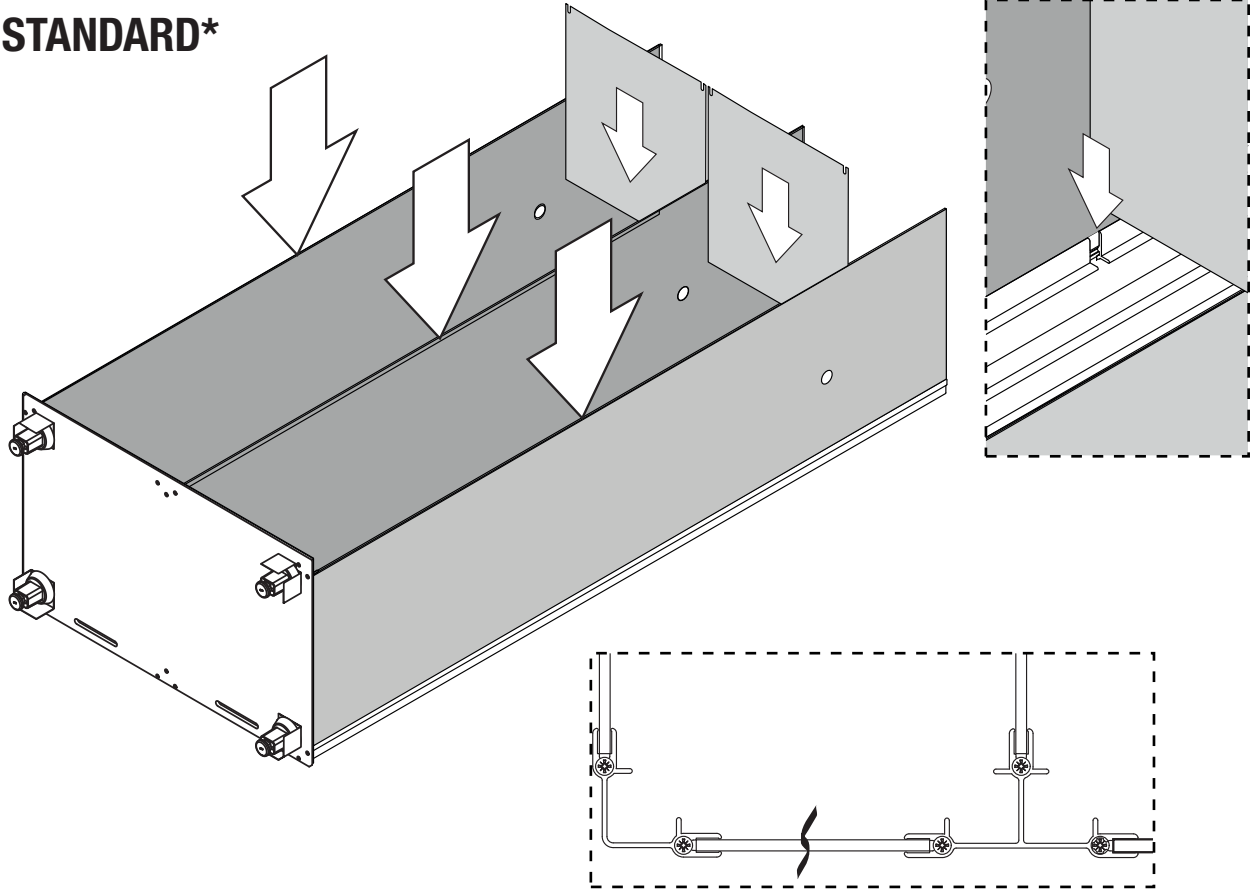

CARVART

BY

**SOEMA®**  
*Handcrafted @ Technology*

glassLOCKERS>Concealed Hinge

INSTALLATION INSTRUCTIONS

**STANDARD\***

**TYPE-Z\***

A

A A

A B A

**B > A ~ 6mm**