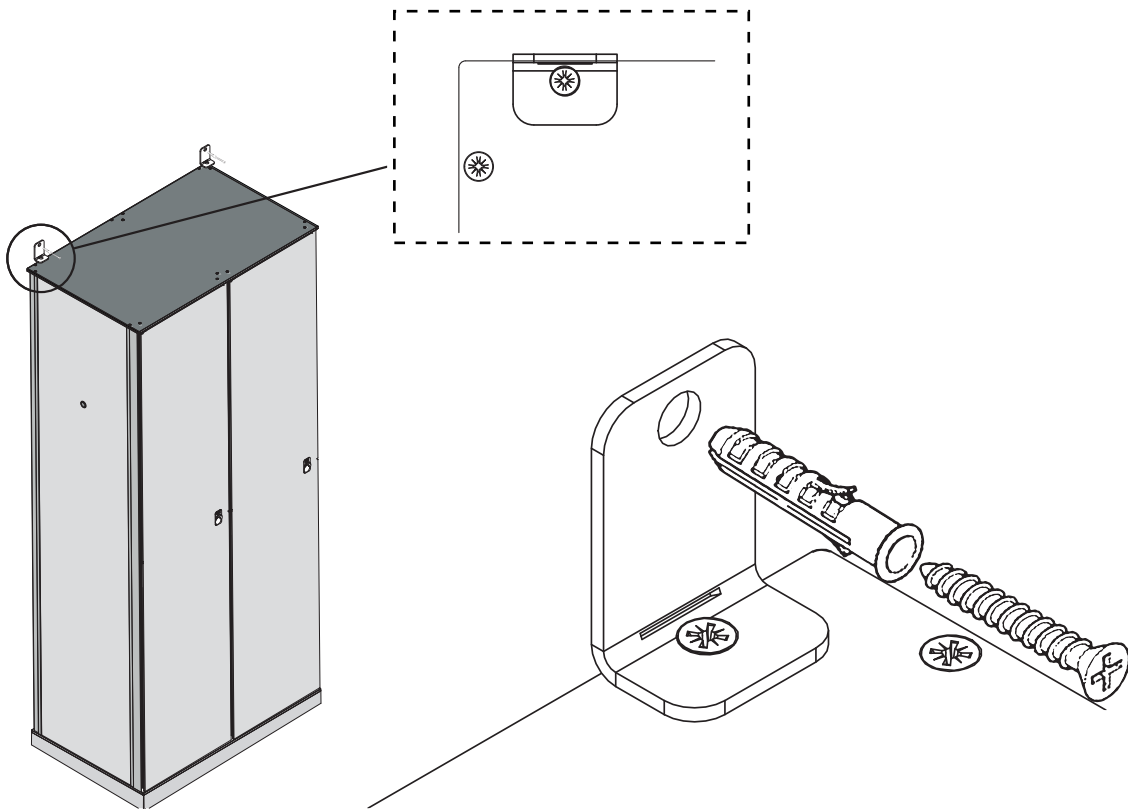

CARVART

BY

**SOEMA®**  
*Handcrafted @ Technology*

glassLOCKERS>Concealed Hinge

INSTALLATION INSTRUCTIONS

**STANDARD\***

**TYPE-Z\***

A

A A

A B A

**B > A ~ 6mm**