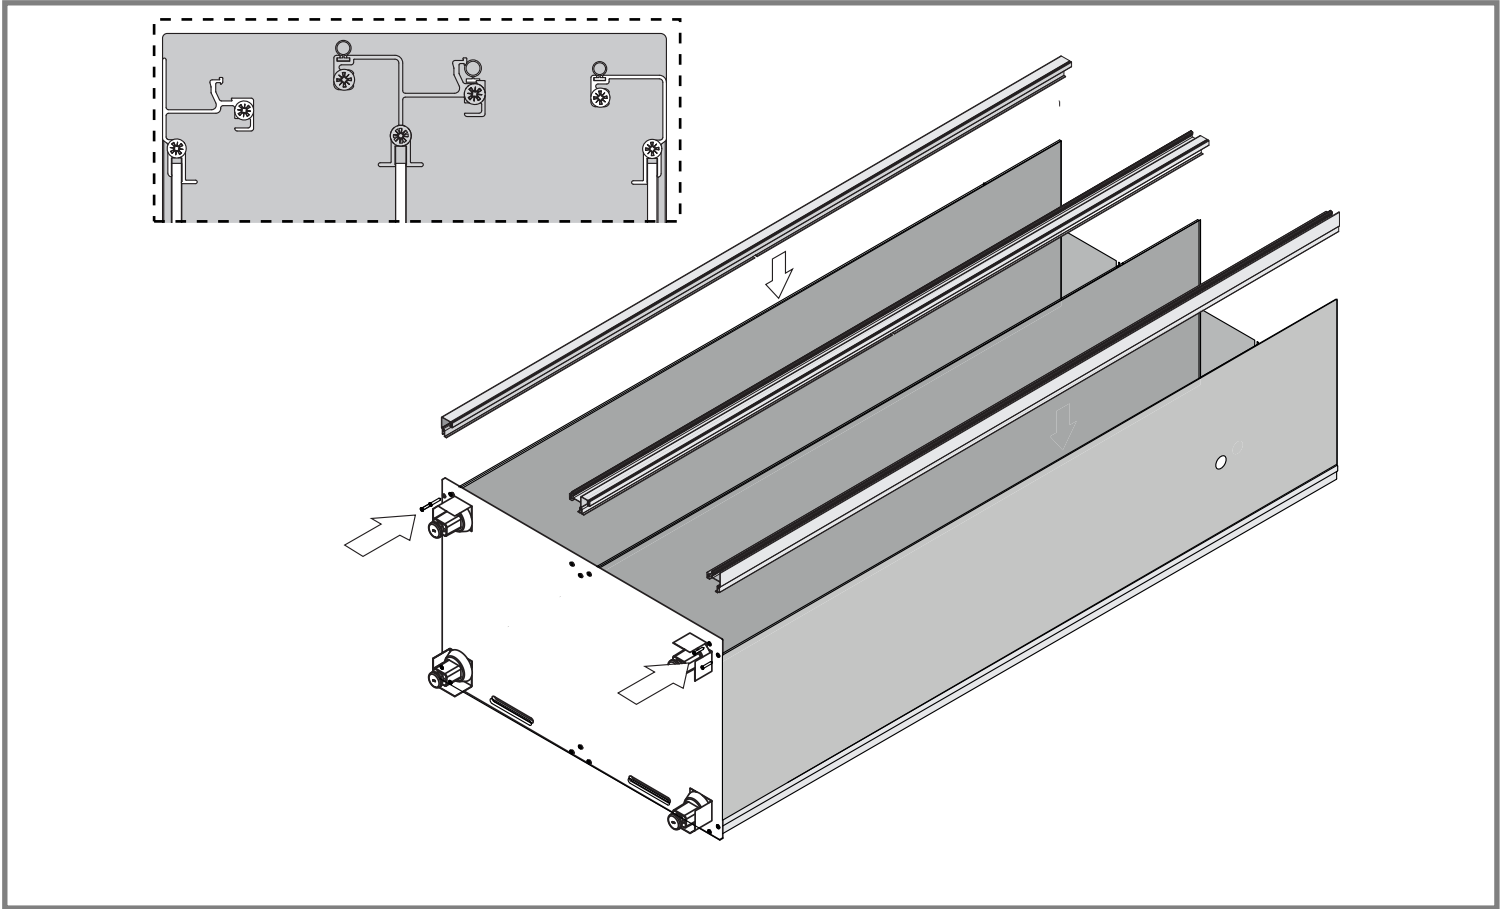

CARVART

BY

**SOEMA®**  
*Handcrafted @ Technology*

glassLOCKERS>Concealed Hinge

INSTALLATION INSTRUCTIONS

**STANDARD\***

**TYPE-Z\***

A

A A

A B A

**B > A ~ 6mm**