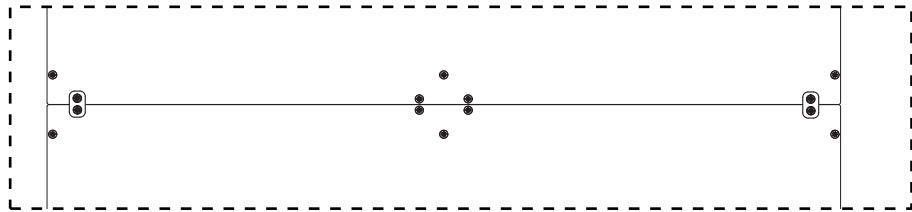

CARVART

BY

**SOEMA®**  
*Handcrafted @ Technology*

glassLOCKERS>Concealed Hinge

INSTALLATION INSTRUCTIONS

**STANDARD\***

**TYPE-Z\***

A

A A

A B A

**B > A ~ 6mm**