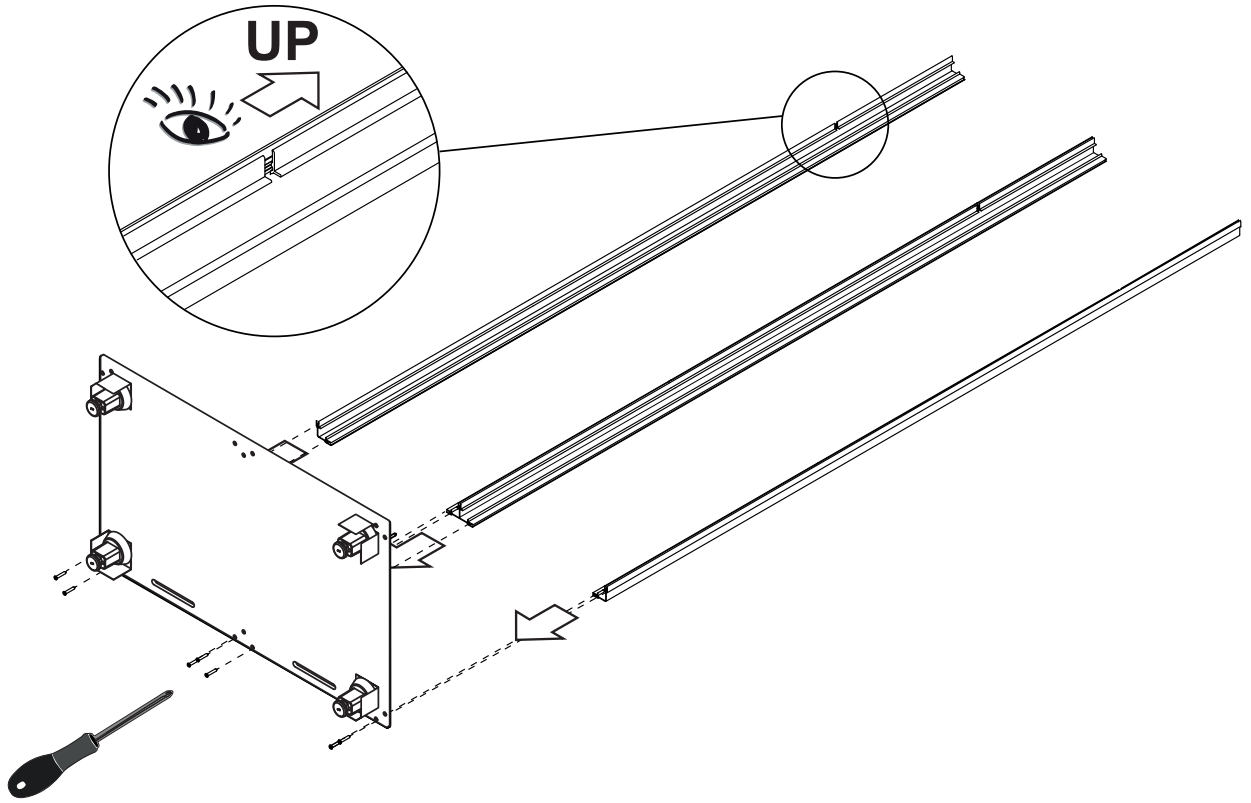

CARVART

BY

**SOEMA®**  
*Handcrafted @ Technology*

glassLOCKERS>Concealed Hinge

INSTALLATION INSTRUCTIONS

**STANDARD\***

**TYPE-Z\***

A

A A

A B A

**B > A ~ 6mm**