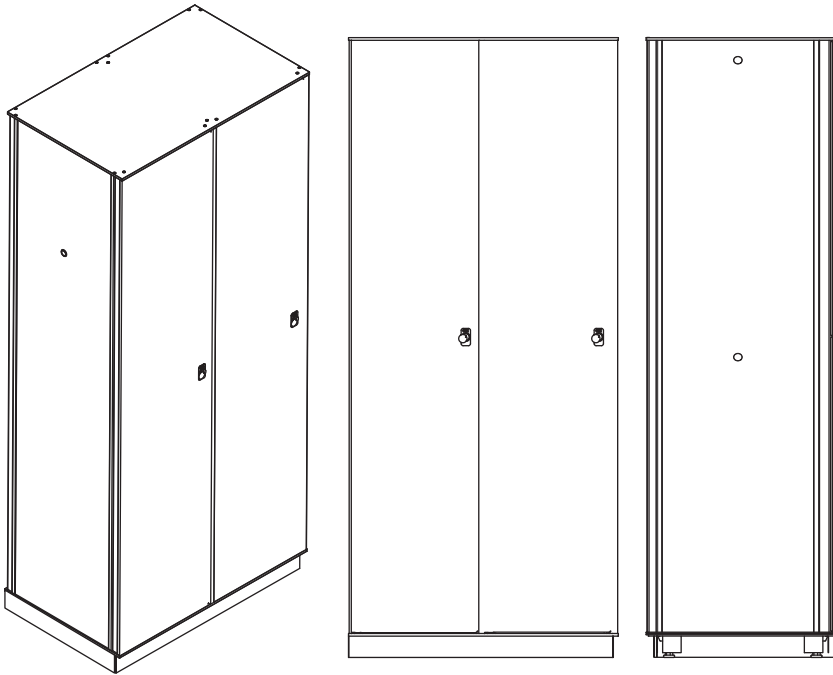

CARVART

BY

**SOEMA®**  
*Handcrafted @ Technology*

glassLOCKERS>Concealed Hinge

INSTALLATION INSTRUCTIONS

**STANDARD\***

**TYPE-Z\***

A

A A

A B A

**B > A ~ 6mm**