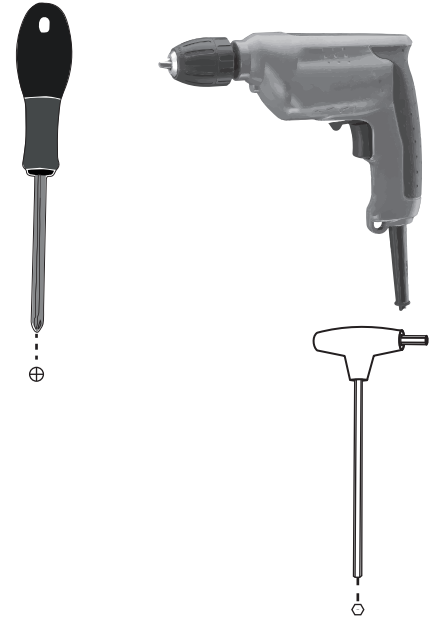

CARVART

BY

**SOEMA®**  
*Handcrafted @ Technology*

glassLOCKERS>Concealed Hinge

INSTALLATION INSTRUCTIONS

**STANDARD\***

**TYPE-Z\***

A

A A

A B A

**B > A ~ 6mm**