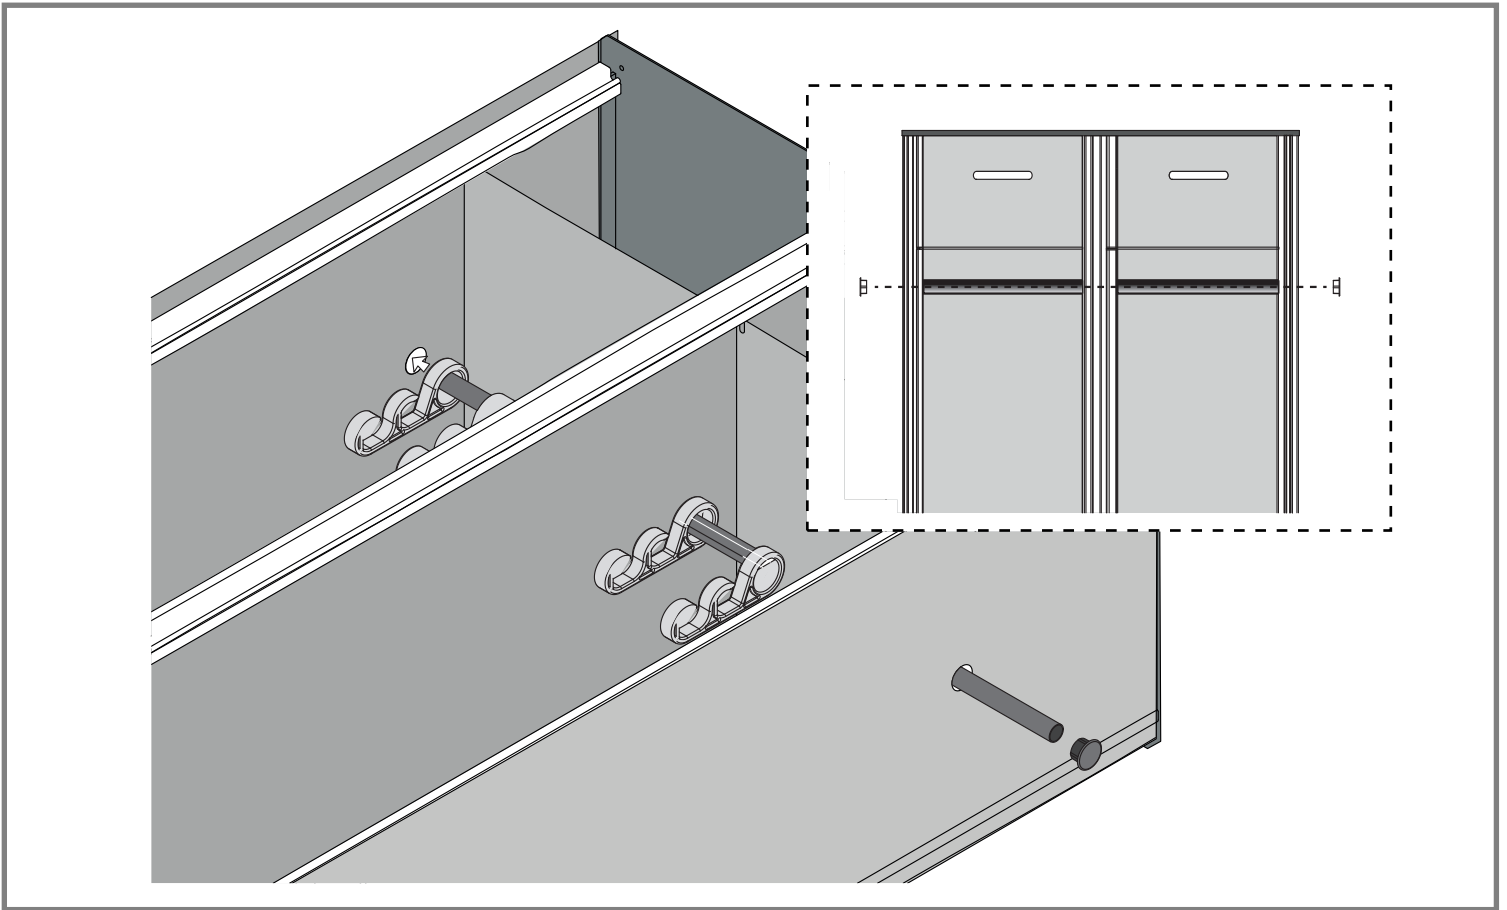

CARVART

BY

**SOEMA®**  
*Handcrafted @ Technology*

glassLOCKERS>Concealed Hinge

INSTALLATION INSTRUCTIONS

**STANDARD\***

**TYPE-Z\***

A

A A

A B A

**B > A ~ 6mm**